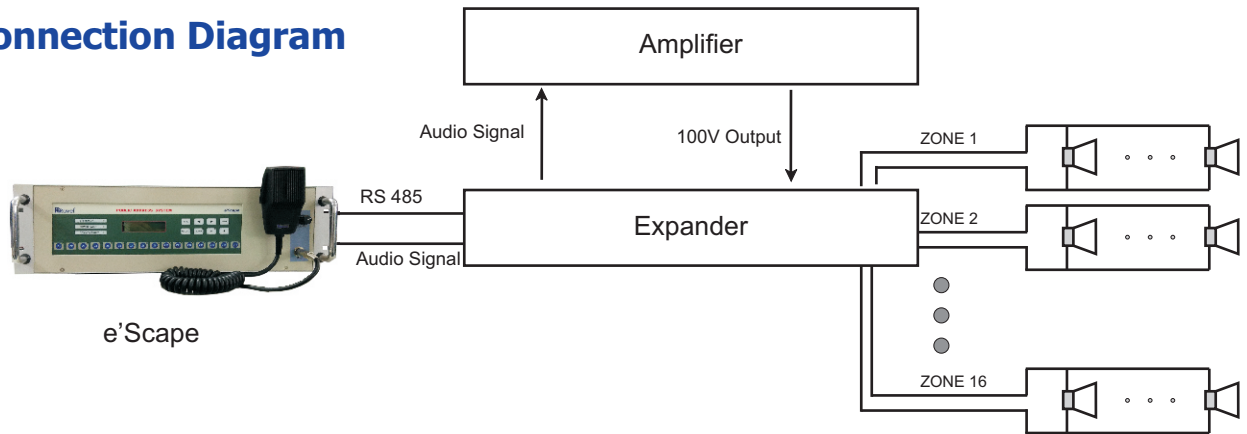

Connection Diagram

Ordering Information

Models	Description
RE-032EX	17-32 Zone PA Expander
RE-048EX	33-48 Zone PA Expander
RE-064EX	49-64 Zone PA Expander
RE-080EX	65-80 Zone PA Expander
RE-096EX	81-96 Zone PA Expander
RE-112EX	97-112 Zone PA Expander
RE-128EX	113-128 Zone PA Expander

Compatible Devices:

MODEL	DESCRIPTION
e'Scape	Public Address System
RE-LS10W	PA Wall Speaker
RE-LS10C	PA Ceiling Speaker

India:

RAVEL ELECTRONICS PVT LTD.,
(An ISO 9001 Certified Company)
150A, Electronics Industrial Estate, Perungudi, Chennai - 96 .India.
E-Mail: marketing@ravelfire.com; Web : www.ravelfire.com

United Kingdom:

RAVEL ELECTRONICS LTD.,
Unit 11, Chancel Industrial Estate, Newhall street,
Willenhall WV13 1NX, West Midlands, United Kingdom.
E-mail: info@ravelfire.co.uk; Web: www.ravelfire.co.uk